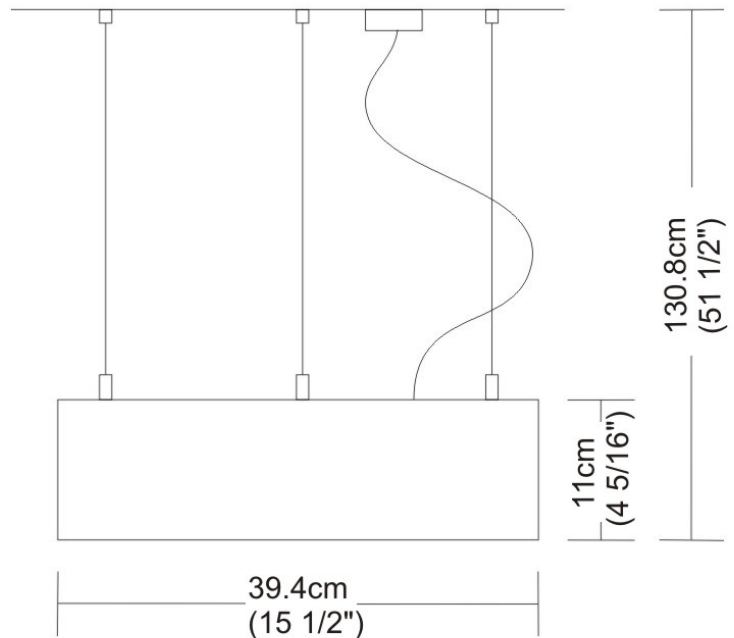

SPACE SUSPENSION

D11003

GENERAL

Series: Space
Division: Design
Mounting Type: Suspension
Mounting Location: Ceiling
Subcategory: Pendant

PHYSICAL

Shape: Square
Length (mm): 600
Length (in): 23 1/2
Width (mm): 600
Width (in): 23 1/2
Height (mm): 1600
Height (in): 63
Light Distribution: Direct
Weight (kg): 10.6
Weight (lbs): 23.5
Diffuser: Satin Glass
Fixture Finish: ALU
Fixture Material: Aluminum

ELECTRICAL

Number of Lamps: 1 + 1
Lamp Type: LED Retrofit / Halogen
Bulb Included: Bulb Not Included
Total Output Wattage (W): 26 / 185
Max. Wattage Per Lamp (W): 6 / 35 + 20 / 150
Lamp Base: G9
Input Voltage (V): 120

LED

OPTICAL

RATINGS AND CERTIFICATIONS

Certified By: CSA Certified to UL and CSA Standards
IP rating: IP20

PROJECT	_____
TYPE	_____
NOTES	_____
QUANTITY	_____
DATE	_____