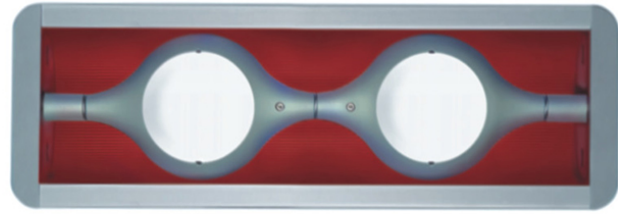

Series: Space
 Brand: Milan
 Division: Design
 Mounting Type: Surface
 Mounting Location: Wall
 Subcategory: Up/Down Light

PHYSICAL

Shape: Oblong
 Diameter (mm): 108
 Diameter (in): 4 ¼
 Height (mm): 178
 Height (in): 7
 Extension (mm): 178
 Extension (in): 7
 Light Distribution: Direct / Indirect
 Weight (kg): 1.4
 Weight (lbs): 3
 Diffuser: Glass - Sold Separately
 Fixture Finish: Metallic Gray
 Fixture Material: Glass / Aluminum

Series: Space
 Brand: Milan
 Division: Design
 Mounting Type: Surface
 Mounting Location: Wall
 Subcategory: Downlight

PHYSICAL

Shape: Oblong
 Diameter (mm): 108
 Diameter (in): 4 ¼
 Height (mm): 178
 Height (in): 7
 Extension (mm): 178
 Extension (in): 7
 Light Distribution: Direct
 Weight (kg): 1.4
 Weight (lbs): 3
 Diffuser: Glass - Sold Separately
 Fixture Finish: Metallic Gray
 Fixture Material: Glass / Aluminum

Series: Space
Brand: Milan
Division: Design
Mounting Type: Recessed
Mounting Location: Ceiling
Subcategory: Downlight

PHYSICAL

Shape: Rectangle
Length (mm): 445
Length (in): 17 1/2
Width (mm): 150
Width (in): 6
Height (mm): 89
Height (in): 3 1/2
Light Distribution: Direct
Weight (kg): 3.2
Weight (lbs): 7
Diffuser: Glass - Sold Separately
Fixture Finish: Metallic Gray
Fixture Material: Metal

Certified By: CSA Certified to UL and CSA Standards
IP rating: IP20

150mm 6"

89mm 3 1/2"

445mm 17 1/2"

SPACE RECESSED

D96006

GENERAL

Series: Space
Brand: Milan
Division: Design
Mounting Type: Recessed
Mounting Location: Ceiling
Subcategory: Downlight